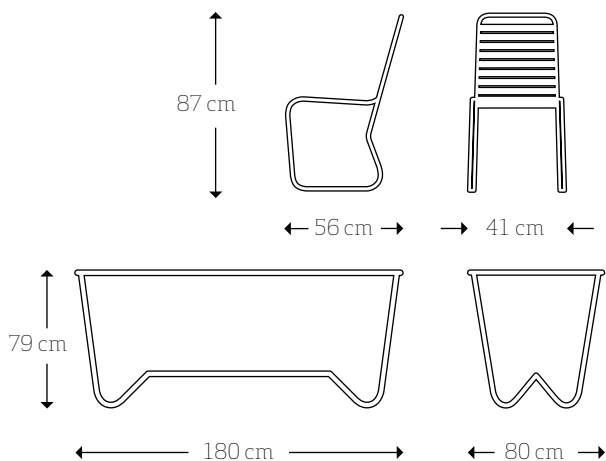

R - series / tuinmeubilair

"R-series" is een set tuinmeubilair bestaande uit een tafel "R112" en een stoel "R56". Beide ontwerpen zijn geconstrueerd uit een gebogen buizenframe en een houten tafelblad of zitting. Met zijn karakteristieke lijnenspel vormt de stoel een eenheid met de tafel en samen zorgen ze voor een zorgeloos genieten van de buitenlucht. Dankzij het gebruik van kwalitatief hoogstaand staal en hout zijn de "R-series" weersbestendig.

Technische informatie

Materiaal: gepoedercoat staal, FSC gekeurd hout.
Ontwerp: Sander Mulder & Dave Keune, Buro Vormkrijgers.

Specifications are subject to change without prior notice.

Colours frame

Colours wood